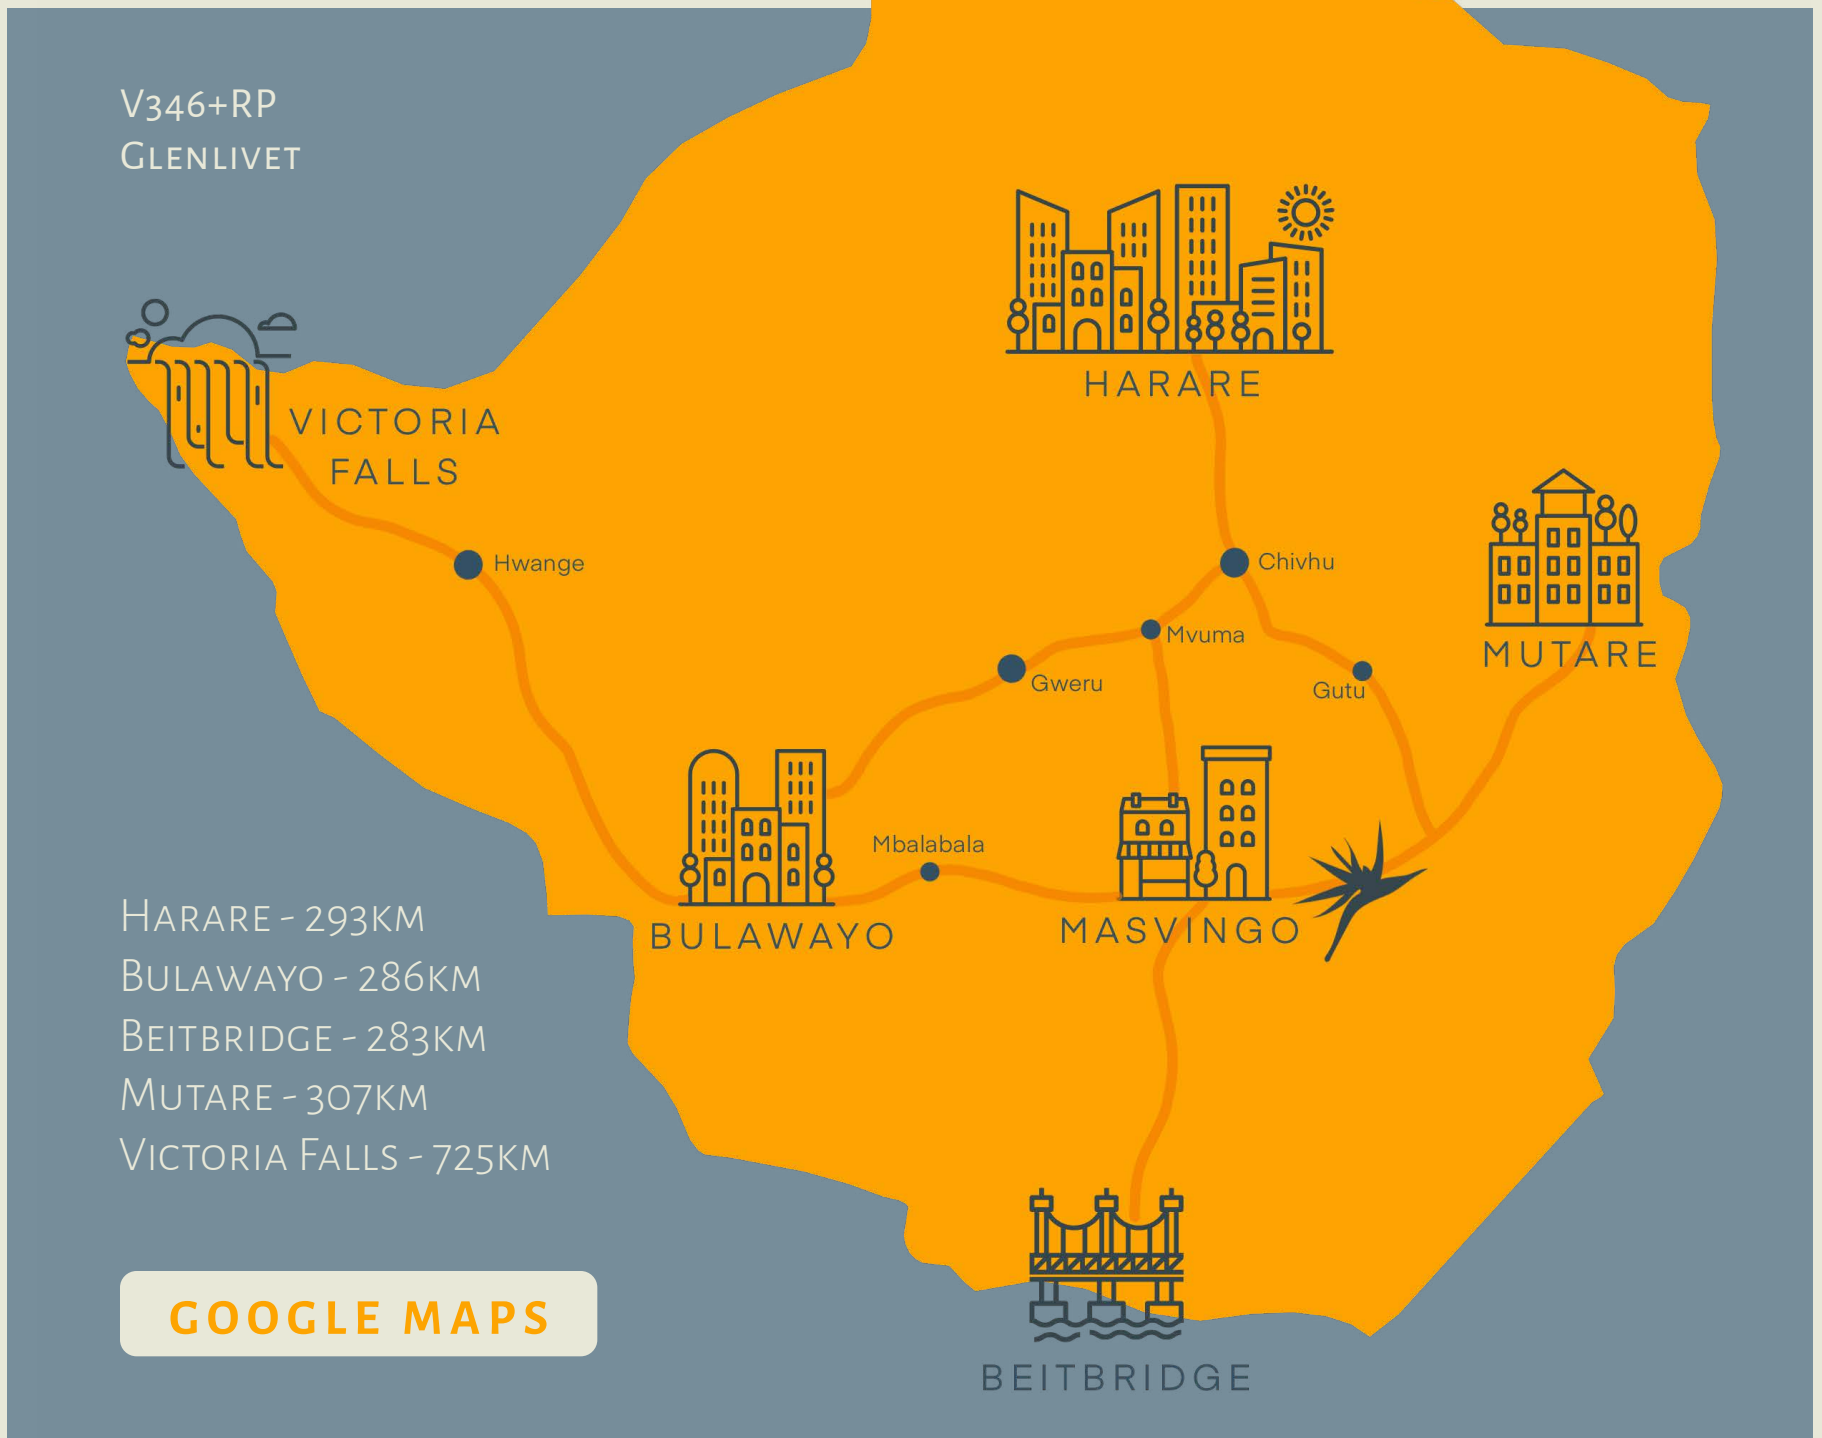

LOCATION

20°08'35"S
31°03'43"E

DIRECTIONS FROM HARARE

Leave Harare on the Masvingo Road
In Chivhu turn left onto the Gutu Road
Turn right when you reach the T Junction on the Mutare/Masvingo Road
Proceed through the Toll Gate
After about ±10km turn left immediately before the Mtirikwe River Bridge
Drive ±6km on dirt
Turn right into Romelda
Keep left towards the lake and lodge

DIRECTIONS FROM MASVINGO

Leave Masvingo on the Mutare Road
After ±30km cross the Mtirikwe River Bridge
Turn right at Glenlivet Road
Drive ±6km on dirt
Turn right into Romelda
Keep left towards the lake and lodge